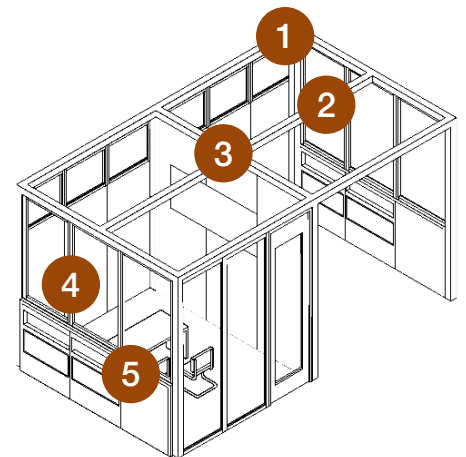

Interval

Smart infrastructure. Create the space you need where you need it.

Interval

Interval® is our post + beam architectural framework and technology infrastructure that accommodates data, power, lighting, HVAC and even water. Add or move walls, doors or ceilings when you need to. Anodized aluminum posts and beams with acoustical and glazed walls let you create inspiring and functional spaces.

- Interval integrates walls, systems, utilities and furniture components in a single, modular package
- posts connect to adjoining beams to form 90-degree configurations throughout the workspace
- all cabling routed simply and invisibly via posts and beams
- more accurate budgeting and efficient use of trades
- additions and updates require minimal demolition and deconstruction
- pre-fabricated components minimize construction waste
- 98% recyclable

- 1 route cabling simply and invisibly via posts and beams
- 2 hang light fixtures, monitors and more from beams
- 3 accommodate data, power, HVAC, even sprinklers
- 4 integrate walls with post + beam
- 5 create a private office