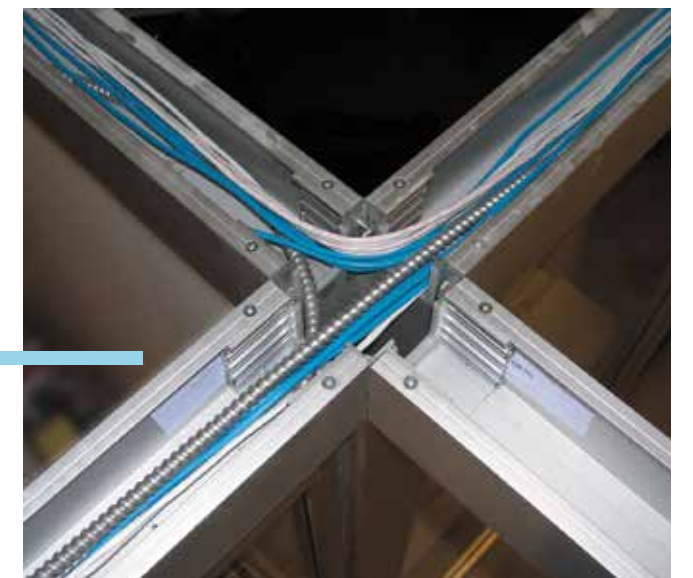

## Design for sustainability

Interval is all aluminum framed, so the recycled content is very high, which helps with LEED credits. Most Interval installations will have over 60% recycled content.

| Sustainability | Interval |
|----------------|----------|
| LEED           | ✓        |
| level®         | 3        |

## Power up and get connected

Interval accommodates data, power, lighting, HVAC and sprinklers. Discreetly routed within the posts and beams, these elements can be easily integrated, moved and serviced.

### empower technology

Interval's construction features a flexible grid of beams, open on the top, to provide a simple route for cables and wiring.