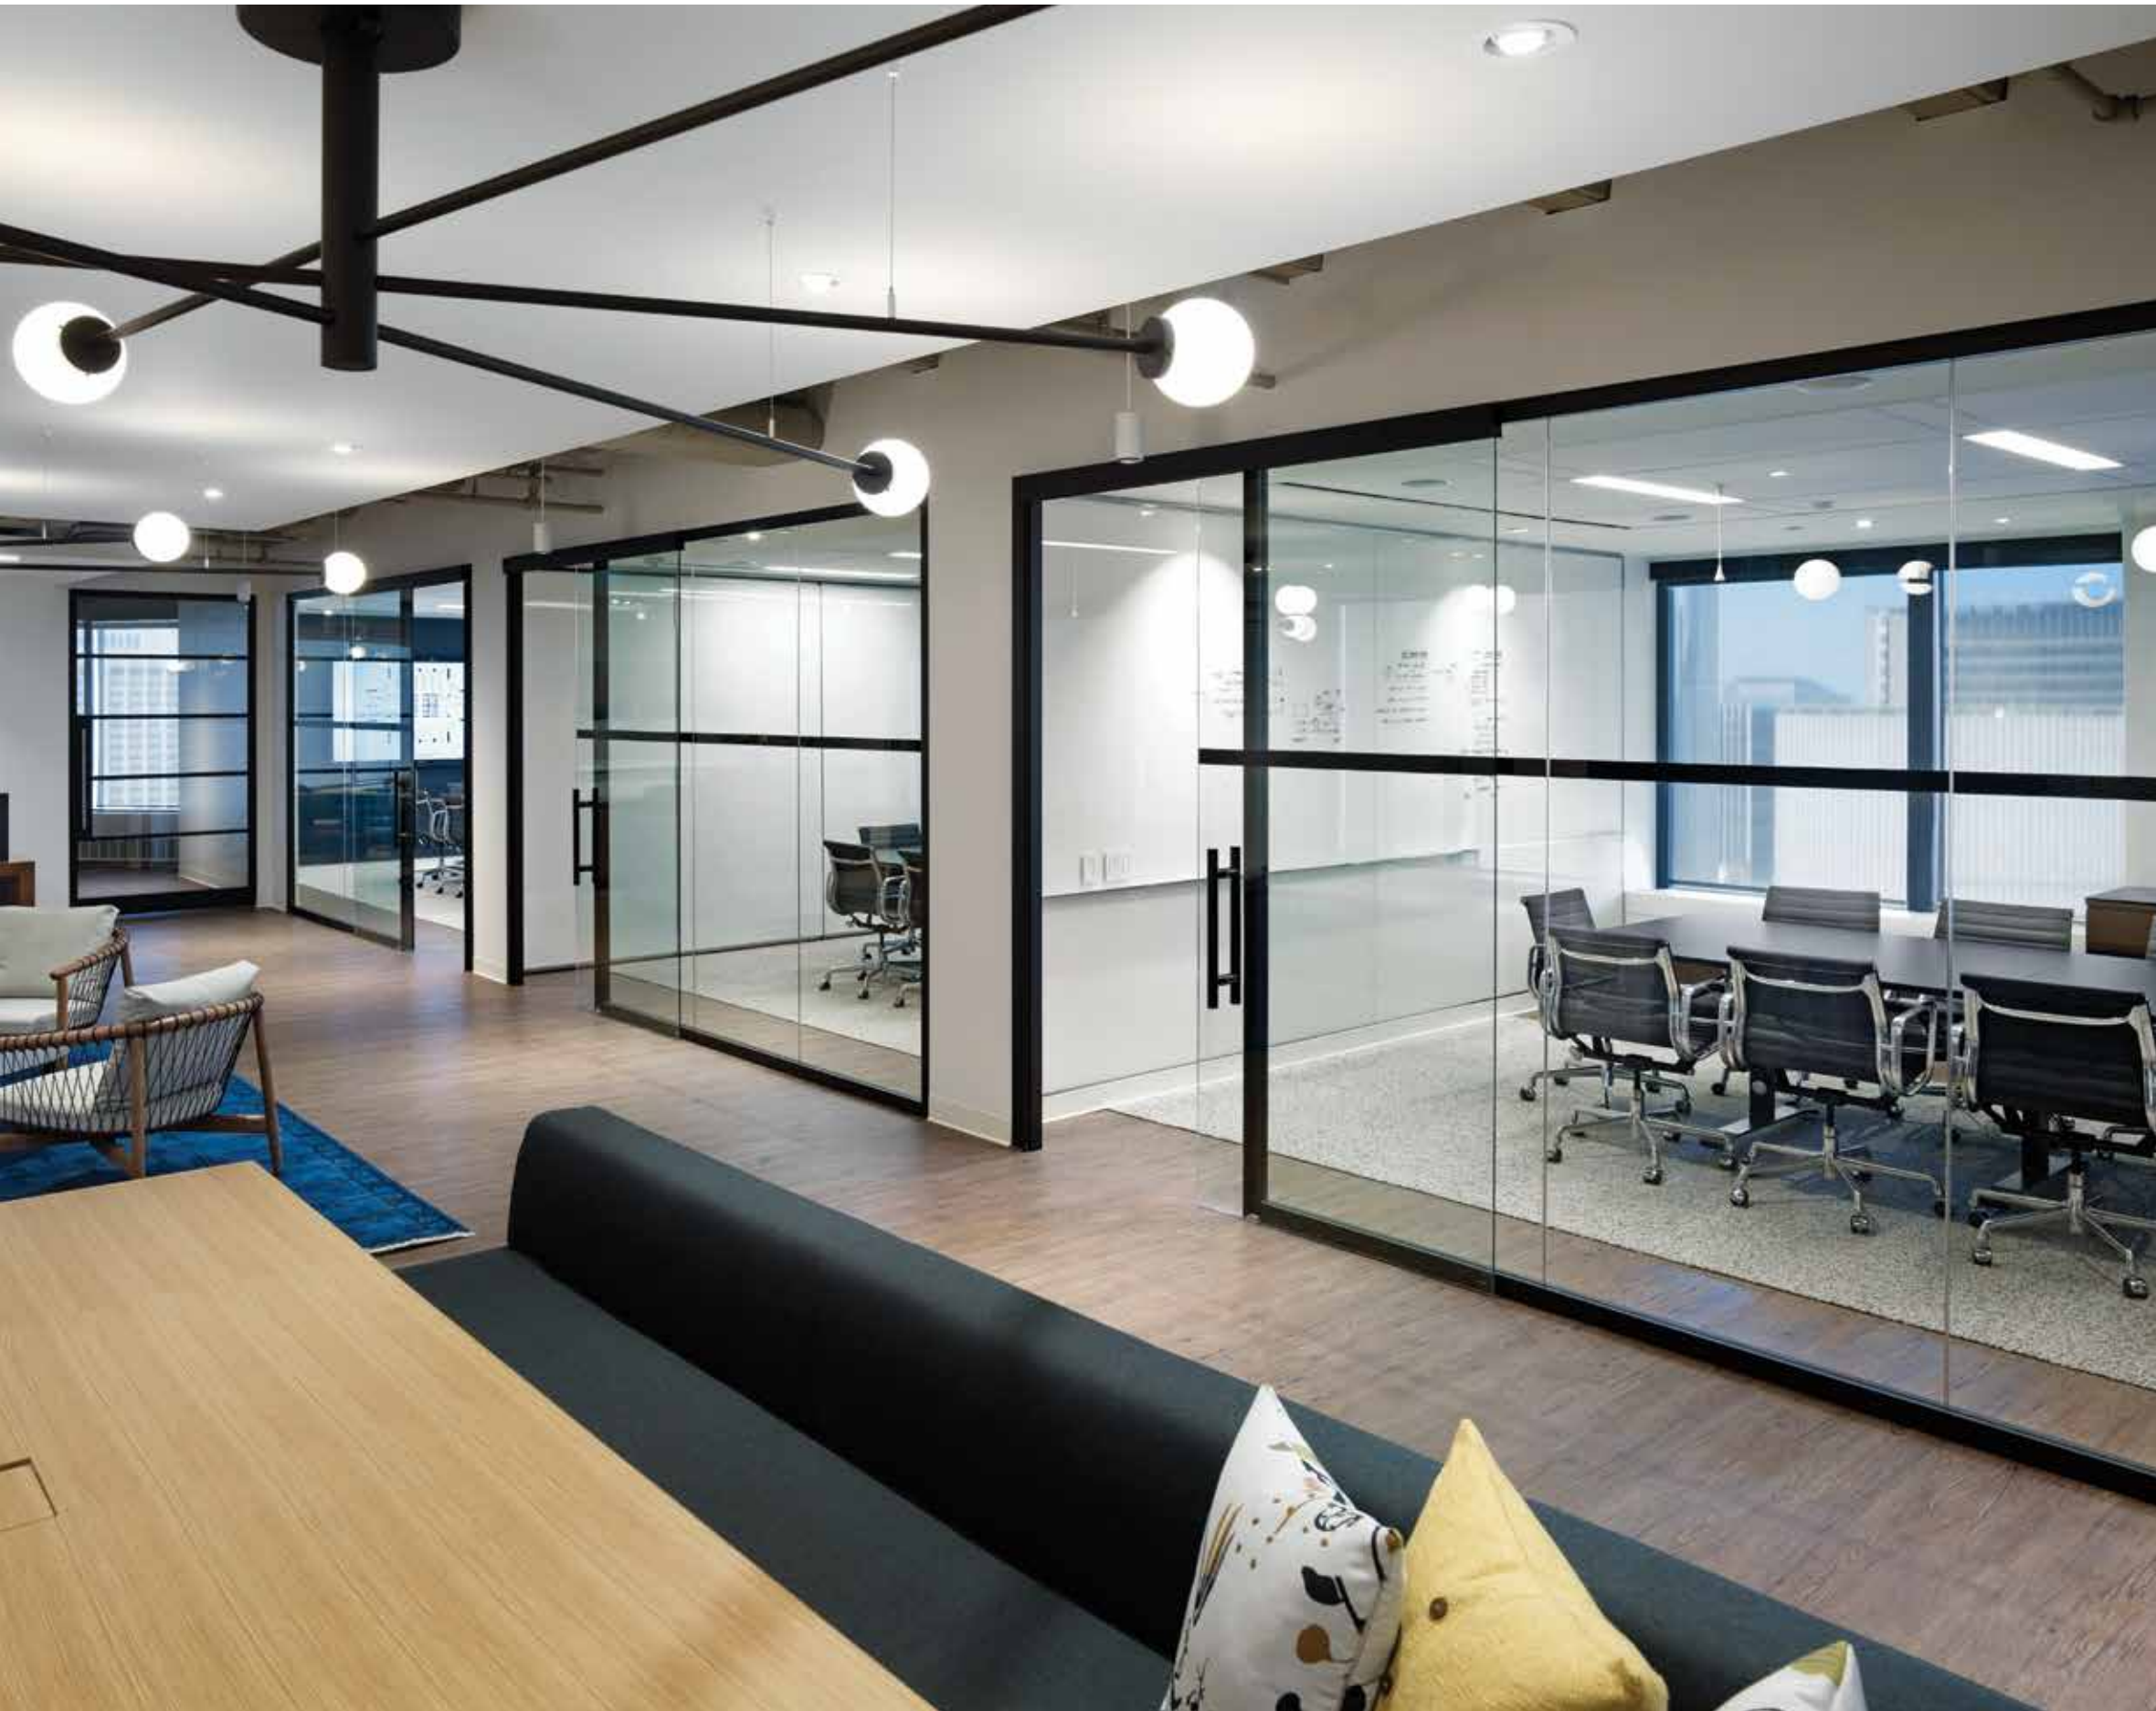

Aria

inscape

Aria

design: Babini Office

Italian design without limits

Elegant and light in scale, Aria is a seamless glass wall that distinctively defines your space.

From collaborative areas, private offices, meeting rooms, reception areas, training spaces and beyond, Aria brings your vision to life.

delight users

Aria offers a broad palette of options for creating inspiring spaces. Choose from a variety of glass and solid panel finishes.

Simply beautiful

The refined design of Aria lets you define spaces with the crisp lines of low-profile aluminum frames.