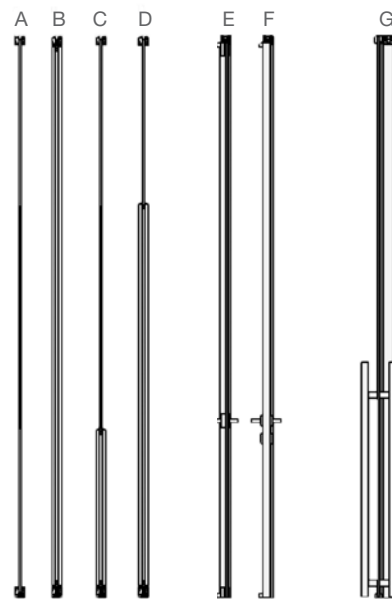

Doors

180° solid swing door

180° glass swing door

Glass sliding door with buffer cushion

Glass swing door

Glass swing door

Glass: 1/2" or 3/8" thick

Typical sections

- A) Glass Wall
- B) Solid Wall
- C) Solid/Glass Wall
- D) Solid/Glass Wall
- E) Glass Swing Door
- F) Solid Swing Door
- G) Glass Sliding Door

Door hinges

Combine Panels and Glass

3-way Conditions

Corner Conditions

Variable Angle

Partitions modules

Doors: available in single or double (most hinged or sliding)

Hinge

- Frameless Glass (single & double)
- Framed Glass (single)
- Solid (single & double)
- Pocket Door available (double glaze)