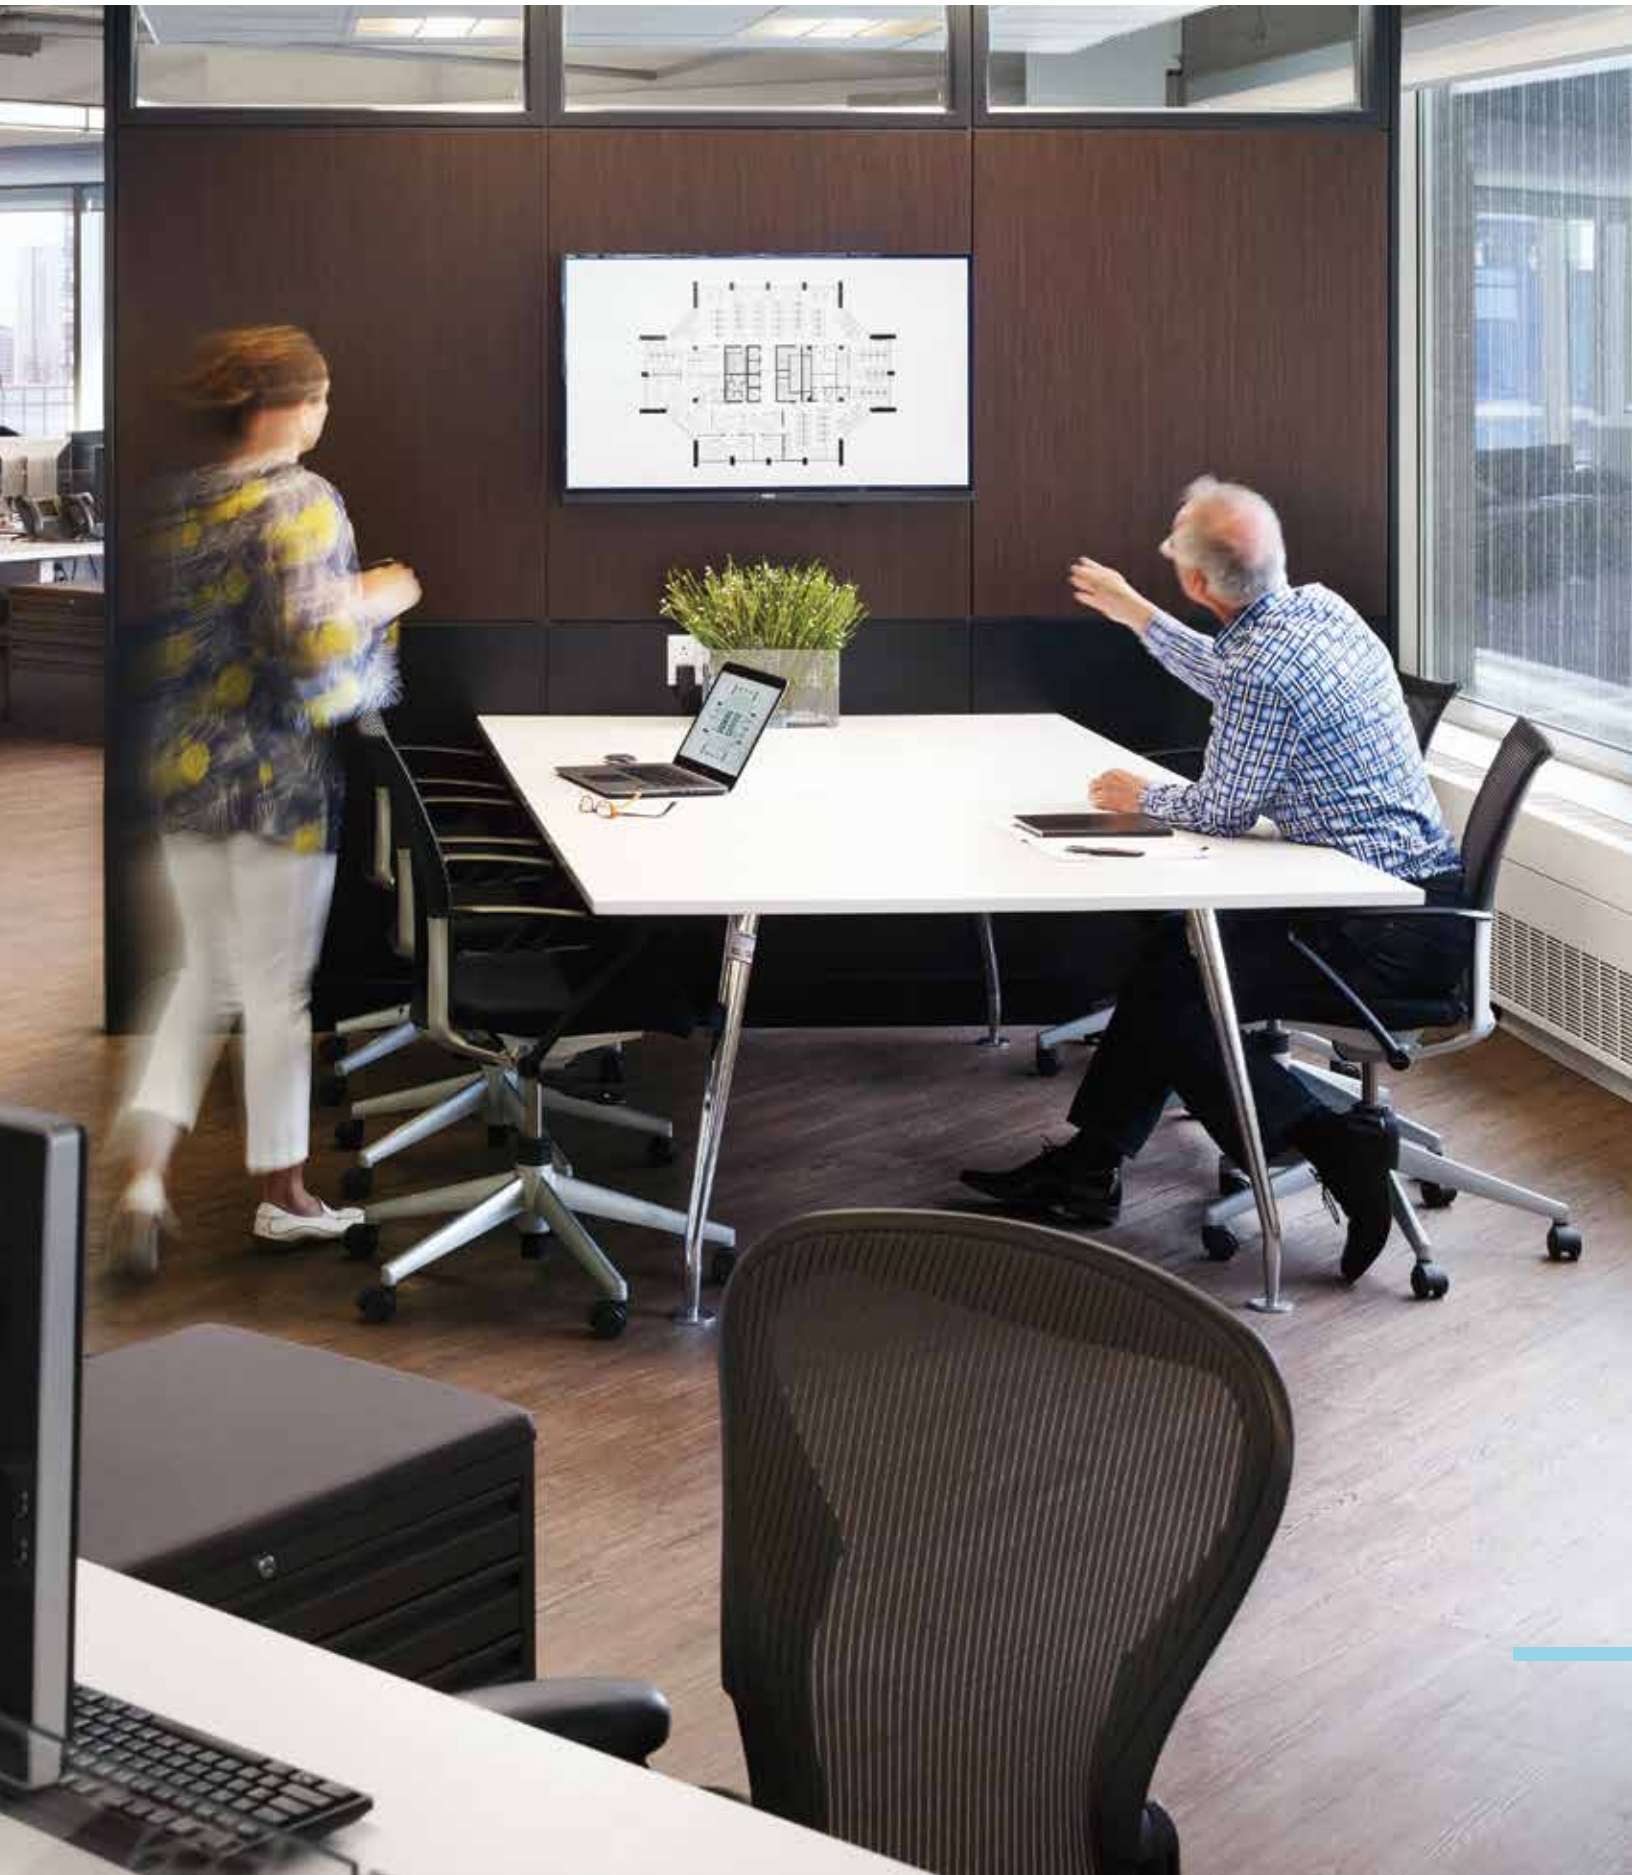

Customized for you

Aria's versatility lets you combine solid and glass panels for beautiful spaces with varying levels of privacy. Integrate storage or personalize glass panels to create a unique aesthetic and increase privacy.