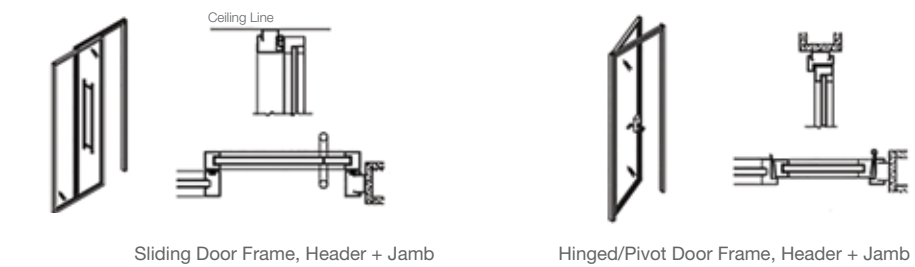

foster agility

Acme 50 blends harmoniously with the surrounding architecture and easily integrates with millwork walls.

Product map

refer to digital cards for finish options

Panel framing

Conditions

Glass: 1/2", 3/8", 13/16" standard and specialty glass are available

Doors framing

Doors: available in single or double (hinged or sliding)

Hardware

Guiding principles to product design

delight users

Thoughtful details keep people happy and productive.

empower technology

Convenient, flexible access to technology and power makes it easy to share information.