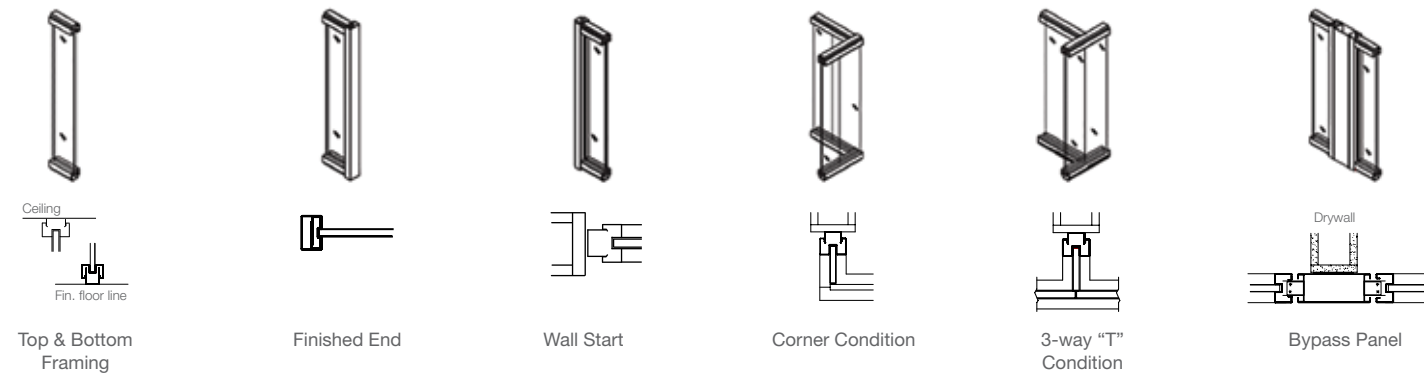

foster agility

Acme 50 blends harmoniously with the surrounding architecture and easily integrates with millwork walls.

Product map

refer to digital cards for finish options

Panel framing

Conditions

Glass: 1/2", 3/8", 13/16" standard and specialty glass are available

Doors framing

Doors: available in single or double (hinged or sliding)

Hardware

Guiding principles to product design

delight users

Thoughtful details keep people happy and productive.

empower technology

Convenient, flexible access to technology and power makes it easy to share information.