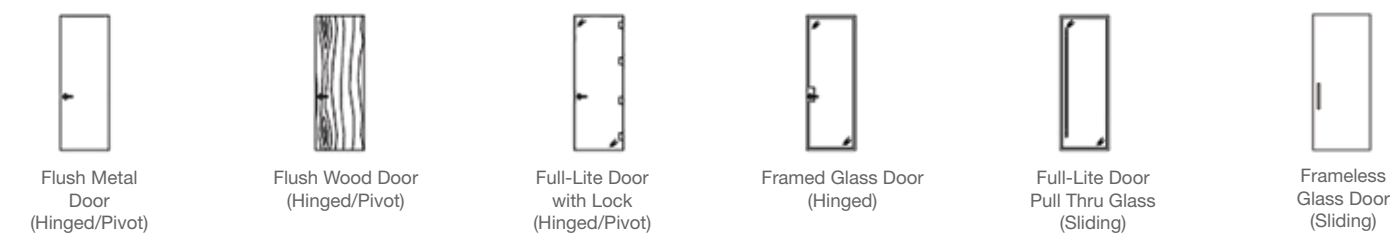

foster agility

Acme 50 blends harmoniously with the surrounding architecture and easily integrates with millwork walls.

Product map

refer to digital cards for finish options

Panel framing

Conditions

Glass: 1/2", 3/8", 13/16" standard and specialty glass are available

Doors framing

Doors: available in single or double (hinged or sliding)

Hardware

Guiding principles to product design

delight users

Thoughtful details keep people happy and productive.

empower technology

Convenient, flexible access to technology and power makes it easy to share information.